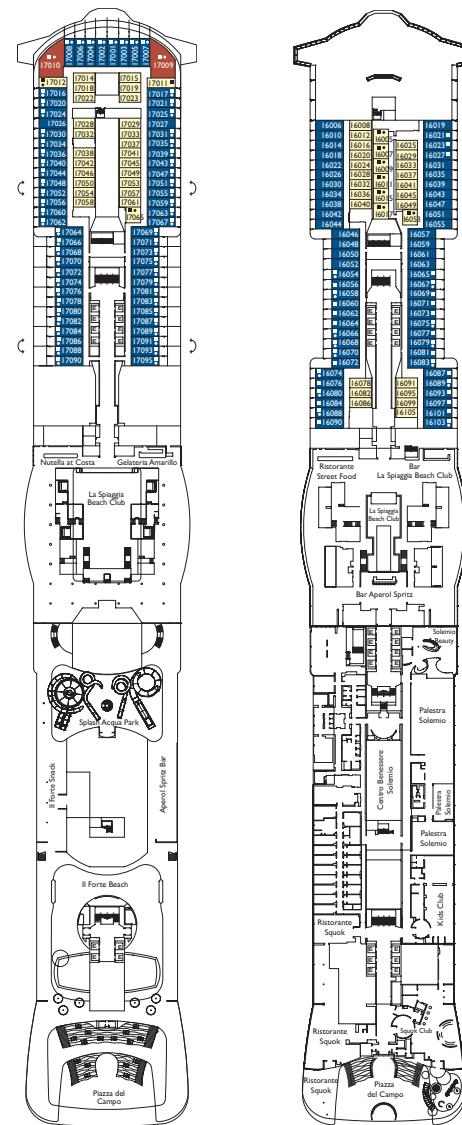

Costa Toscana

Gr: 182.700 t
 Length: 337 m
 Width: 42 m
 Cruising speed: 17 Knots
 Max speed: 21,5 Knots

- H cabins for disabled guests
- C interconnecting cabins
- E lift
- single sofa bed
- 1 upper berth

- H cabins for disabled guests
- C interconnecting cabins
- E lift
- single sofa bed
- 1 upper berth

Note: the matrimonial bed is available in all the categories of cabin.
 3rd and 4th bed are available in all the categories.

Bolgheri, Siena

Grand Suite with Ocean View Balcony.

Siena, San Gimignano, Arezzo, Montecatini Terme

DECK 20
FORTE DEI MARMÌ

DECK 19
PIETRASANTA

DECK 18
VIAREGGIO

DECK 17
MONTECATINI TERME

DECK 16
LUCCA

DECK 15
PISA

DECK 14
LIVORNO

DECK 12
AREZZO

DECK 11
SAN GIMIGNANO

DECK 10
VOLTERRA

DECK 9
SIENA