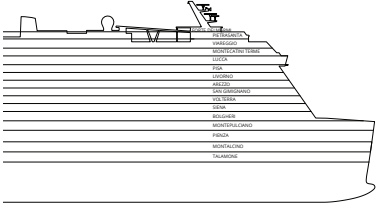

Costa Toscana

Gr: 182.700 t
 Length: 337 m
 Width: 42 m
 Cruising speed: 17 Knots
 Max speed: 21,5 Knots

- H cabins for disabled guests
- C interconnecting cabins
- E lift
- single sofa bed
- 1 upper berth

Note: the matrimonial bed is available in all the categories of cabin.
 3° and 4° bed are available in all the categories.

- **Inside cabin**
 Talamone, Montalcino, Bolgheri, Siena, Volterra, San Gimignano, Arezzo, Livorno, Pisa, Lucca, Montecatini Terme
- **Outside cabins ocean view**
 Talamone, Montalcino
- **Cabins with ocean view balcony**
 Montalcino*, Bolgheri, Siena, Volterra, San Gimignano, Arezzo, Livorno, Pisa, Lucca, Bellagio