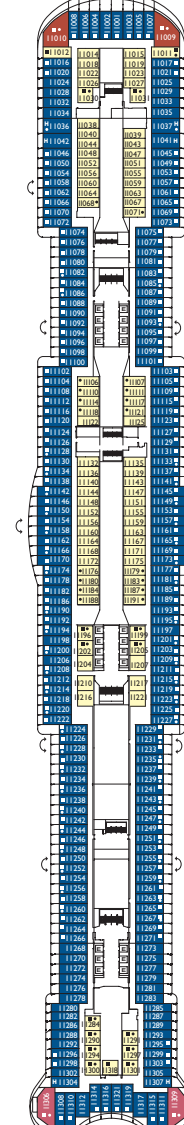

DECK 11
SAN GIMIGNANO