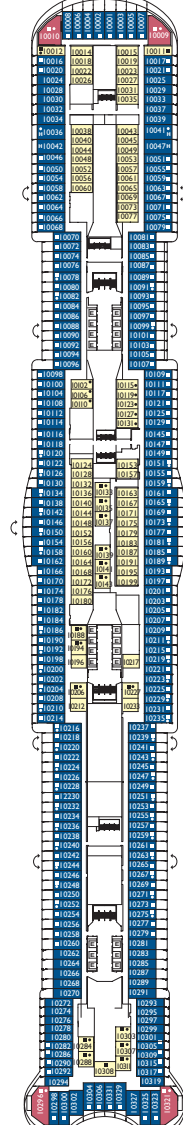

DECK 10
VOLTERRA