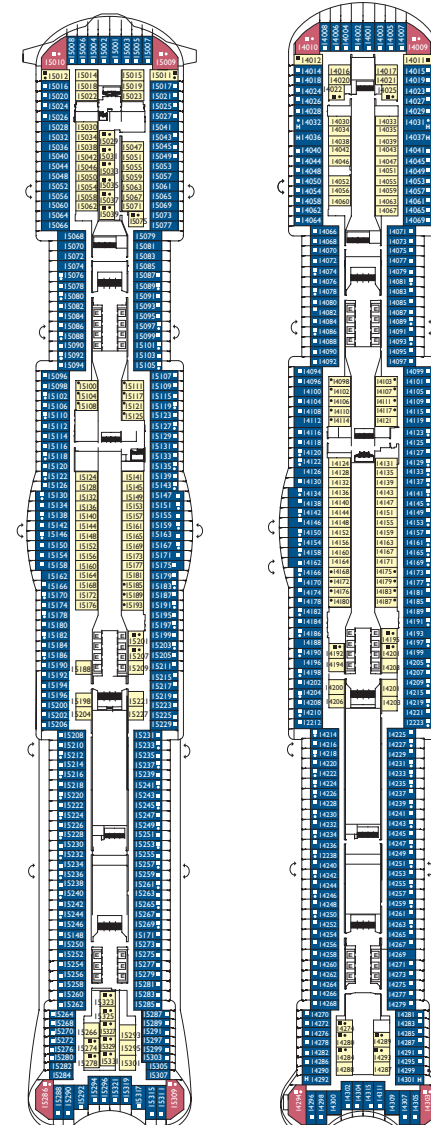

Costa Toscana

Gr: 182.700 t
 Length: 337 m
 Width: 42 m
 Cruising speed: 17 Knots
 Max speed: 21,5 Knots

- H cabins for disabled guests
- C interconnecting cabins
- E lift
- single sofa bed
- 1 upper berth

- H cabins for disabled guests
- C interconnecting cabins
- E lift
- single sofa bed
- 1 upper berth

Note: the matrimonial bed is available in all the categories of cabin.
 3rd and 4th bed are available in all the categories.

Bolgheri, Siena

Grand Suite with Ocean View Balcony.

Siena, San Gimignano, Arezzo, Montecatini Terme

DECK 20
FORTE DEI MARMÌ

DECK 19
PIETRASANTA

DECK 18
VIAREGGIO

DECK 17
MONTECATINI TERME

DECK 16
LUCCA

DECK 15
PISA

DECK 14
LIVORNO

DECK 12
AREZZO

DECK 11
SAN GIMIGNANO

DECK 10
VOLTERRA

DECK 9
SIENA