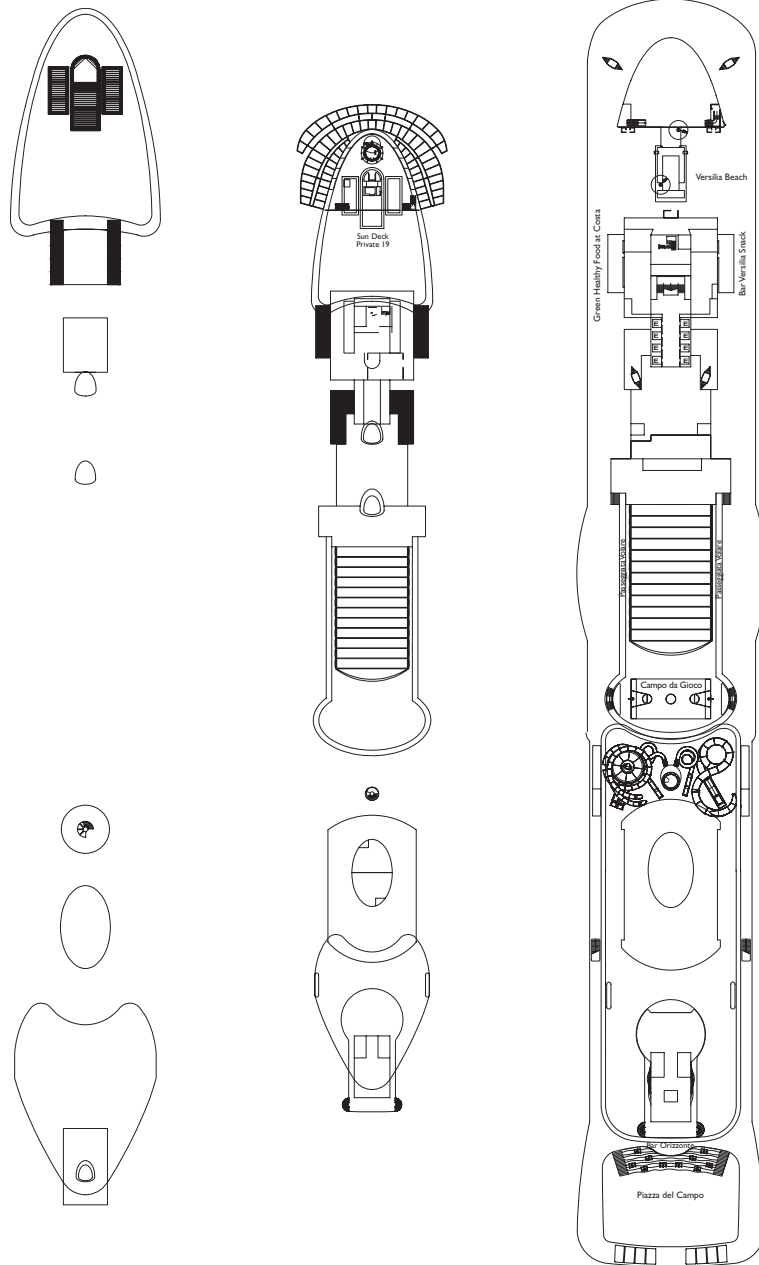

Costa Toscana

Grt: 182.700 t
Length: 337 m
Width: 42 m
Cruising speed: 17 Knots
Max speed: 21,5 Knots

- H cabins for disabled guests
- C interconnecting cabins
- E lift
- single sofa bed
- 1 upper berth

Note: the matrimonial bed is available in all the categories of cabin.
3rd and 4th bed are available in all the categories.

Inside cabin

Talamone, Montalcino, Bolgheri, Siena, Volterra, San Gimignano, Arezzo, Livorno, Pisa, Lucca, Montecatini Terme

Outside cabins ocean view

Talamone, Montalcino

Cabins with ocean view balcony

Montalcino*, Bolgheri, Siena, Volterra, San Gimignano, Arezzo, Livorno, Pisa, Lucca, Bellagio

* Cabins with loggia balcony (the balcony door can be closed by the crew in case of bad weather)

Suites

Suite with Ocean View Balcony.

Bolgheri, Siena, Volterra, San Gimignano, Arezzo, Livorno, Pisa

Cabin with terrace by the sea

Bolgheri, Siena

Grand Suite with Ocean View Balcony.

Siena, San Gimignano, Arezzo, Montecatini Terme

DECK 20
FORTE DEI MARMÌ

DECK 19
PIETRASANTA

DECK 18
VIAREGGIO