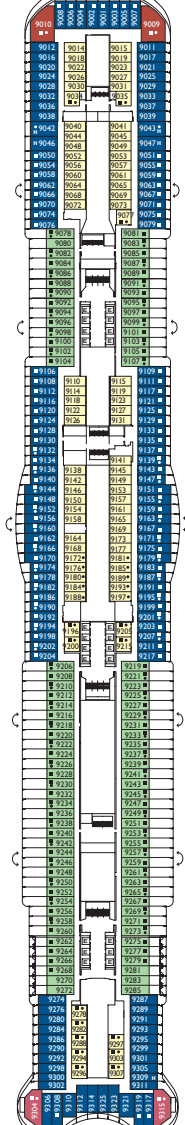

DECK 9
SIENA