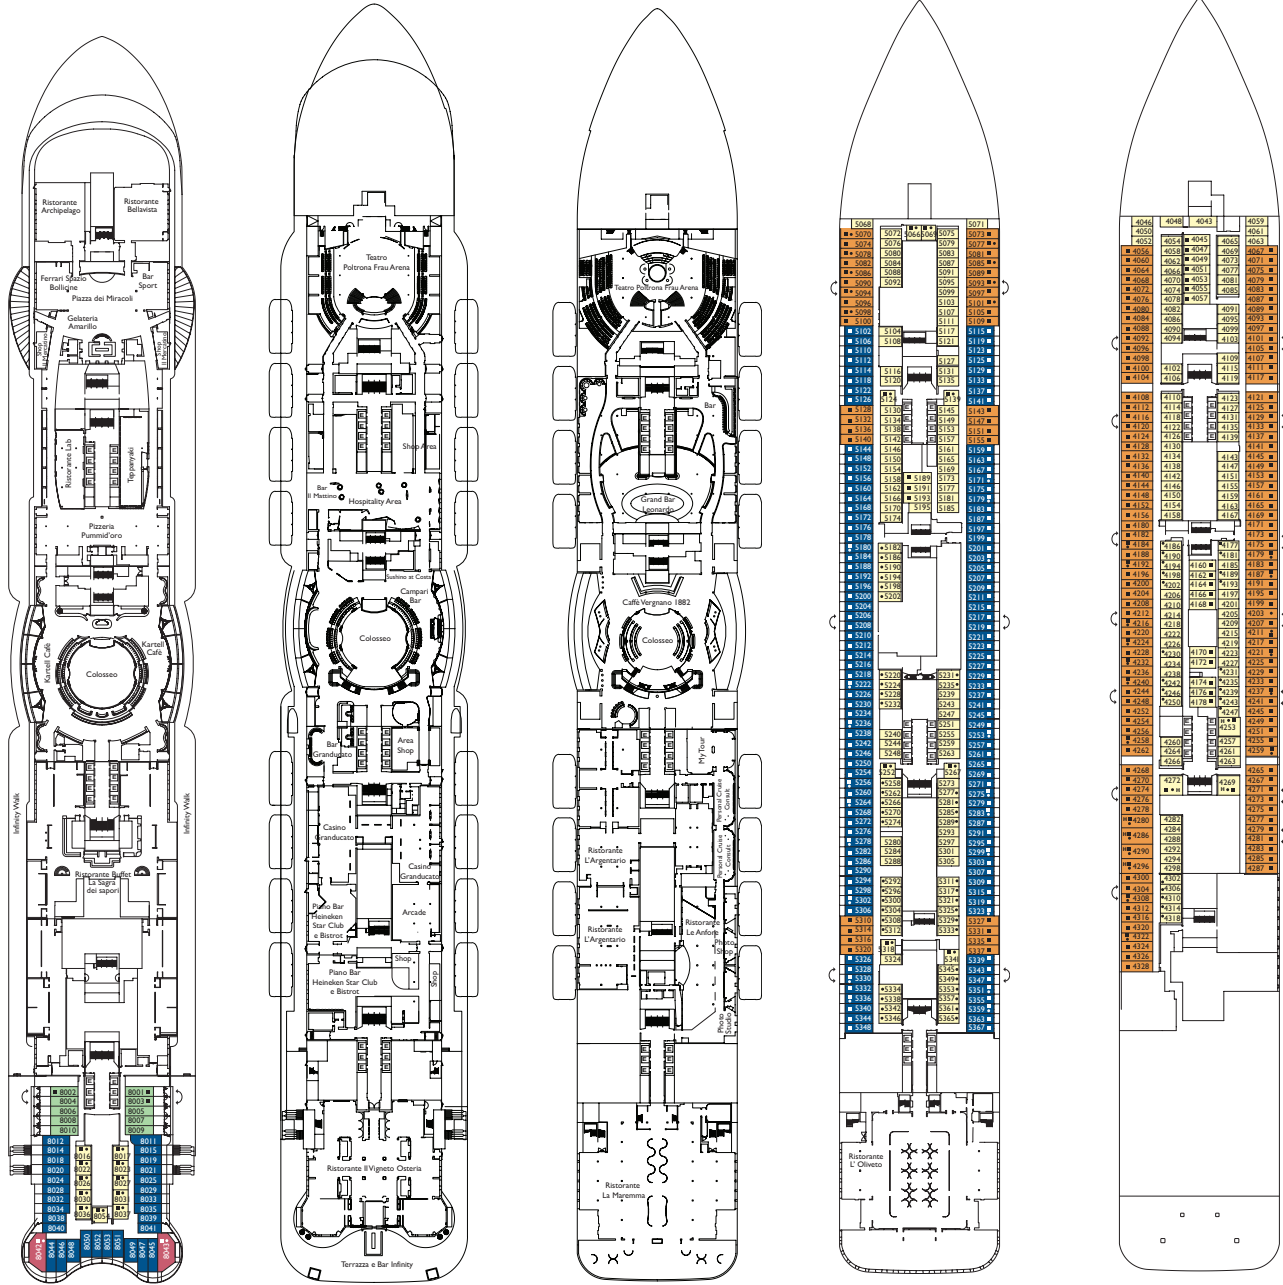

Costa Toscana

Gr: 182.700 t
 Length: 337 m
 Width: 42 m
 Cruising speed: 17 Knots
 Max speed: 21,5 Knots

- H cabins for disabled guests
- C interconnecting cabins
- E lift
- single sofa bed
- 1 upper berth

Note: the matrimonial bed is available in all the categories of cabin.
 3° and 4° bed are available in all the categories.

- **Inside cabin**
 Talamone, Montalcino, Bolgheri, Siena, Volterra, San Gimignano, Arezzo, Livorno, Pisa, Lucca, Montecatini Terme
- **Outside cabins ocean view**
 Talamone, Montalcino
- **Cabins with ocean view balcony**
 Montalcino*, Bolgheri, Siena, Volterra, San Gimignano, Arezzo, Livorno, Pisa, Lucca, Bellagio

* Cabins with loggia balcony (the balcony door can be closed by the crew in case of bad weather)

- Suites**
 - **Suite with Ocean View Balcony.**
 Bolgheri, Siena, Volterra, San Gimignano, Arezzo, Livorno, Pisa
 - **Cabin with terrace by the sea**
 Bolgheri, Siena
 - **Grand Suite with Ocean View Balcony.**
 Siena, San Gimignano, Arezzo, Montecatini Terme

Cabin with ocean view balcony

Terrazza & Bar Infinity

DECK 8 BOLGHERI DECK 7 MONTEPULCIANO DECK 6 PIENZA DECK 5 MONTALCINO DECK 4 TALAMONE

Costa Toscana

Grt: 182.700 t
 Length: 337 m
 Width: 42 m
 Cruising speed: 17 Knots
 Max speed: 21,5 Knots