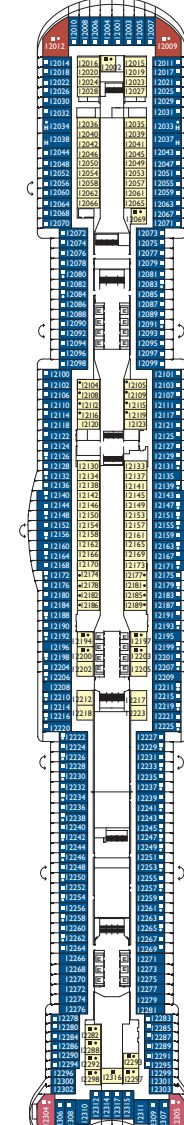

DECK 14
LIVORNO

DECK 12
AREZZO